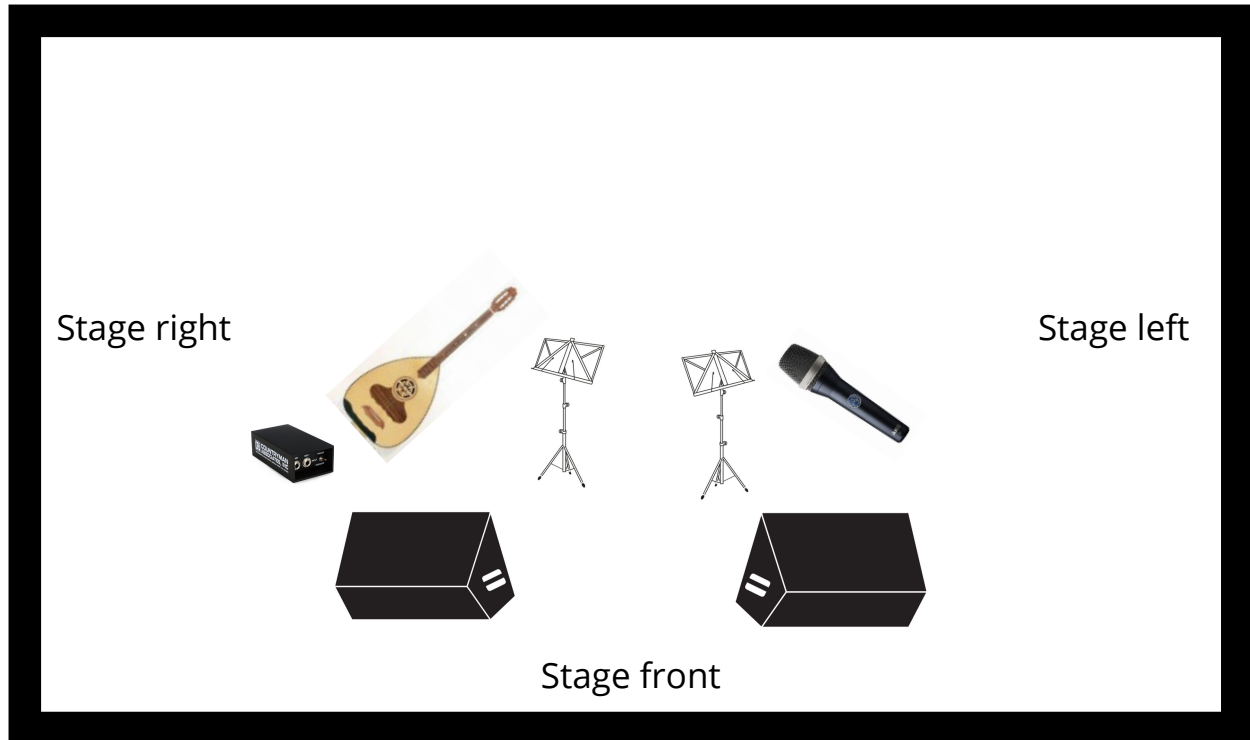

Erini & Vasilis Kostas

Stage Plot

Audience

Backline requirements

Vocals: 1 vocal microphone (Neumann KMS 105 or similar)

Laouto: 1 DI Box, 1 vocal microphone (Sure Beta 58A or similar)

2 Monitors – with separate mixes

2 music stands

1 microphone stand

1 chair with no arms